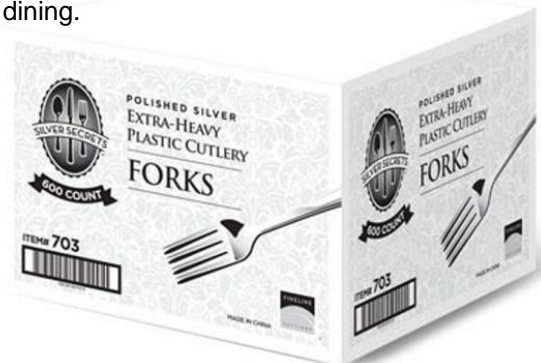

Stylish and modern disposable utensils are perfect for fine dining.